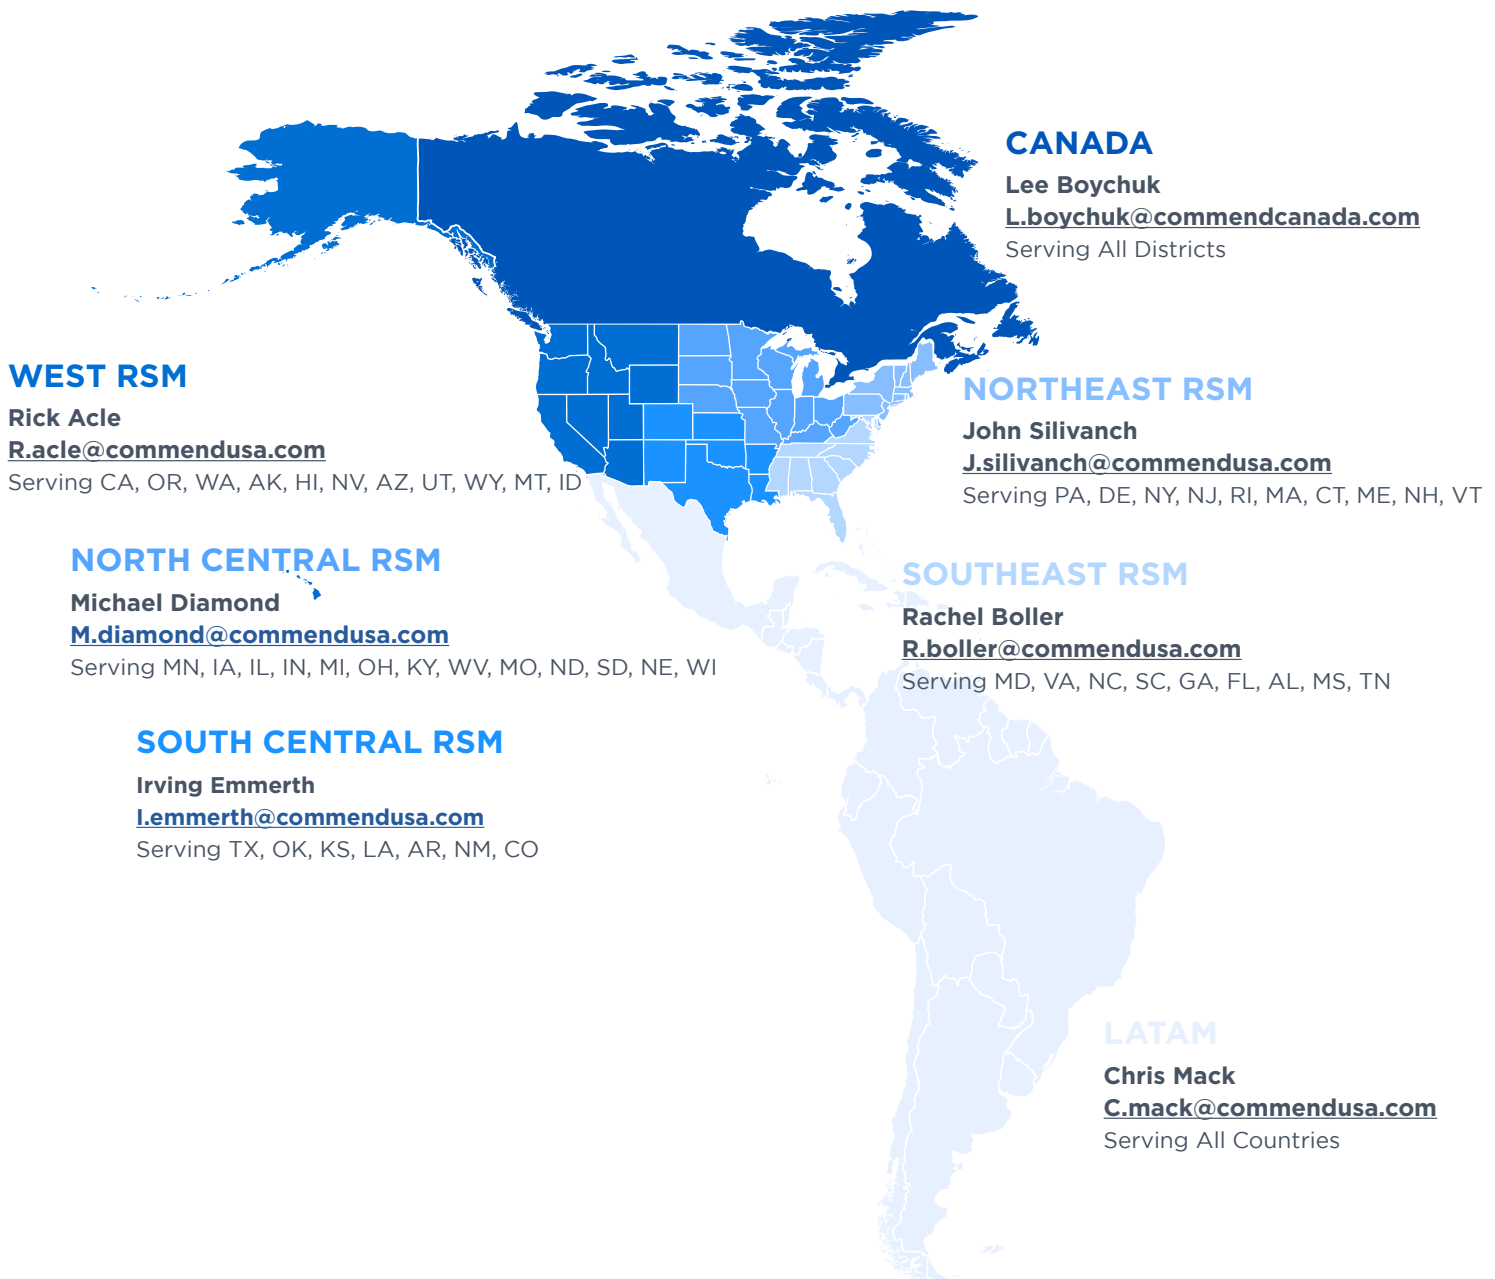

COMMEND AMERICAS

*Operating in more than 60 Countries,
your Commend Americas team is here for you.*

CANADA

Lee Boychuk

L.boychuk@commendcanada.com

Serving All Districts

WEST RSM

Rick Acle